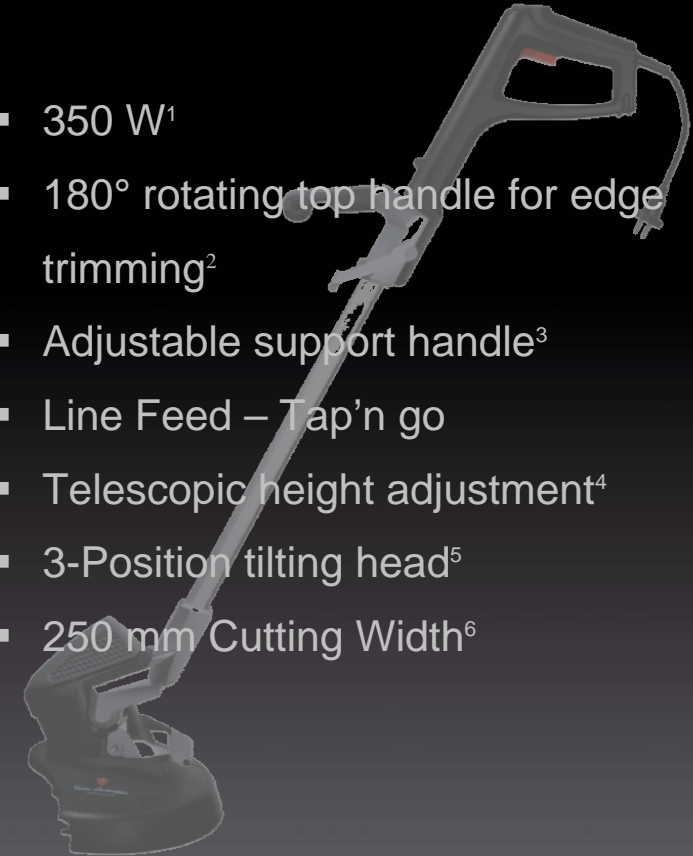

Electric Grass Trimmer RT 6035

Tonino Lamborghini
TECNOLOGIA

Made in Germany

- 350 W¹
- 180° rotating top handle for edge trimming²
- Adjustable support handle³
- Line Feed – Tap'n go
- Telescopic height adjustment⁴
- 3-Position tilting head⁵
- 250 mm Cutting Width⁶